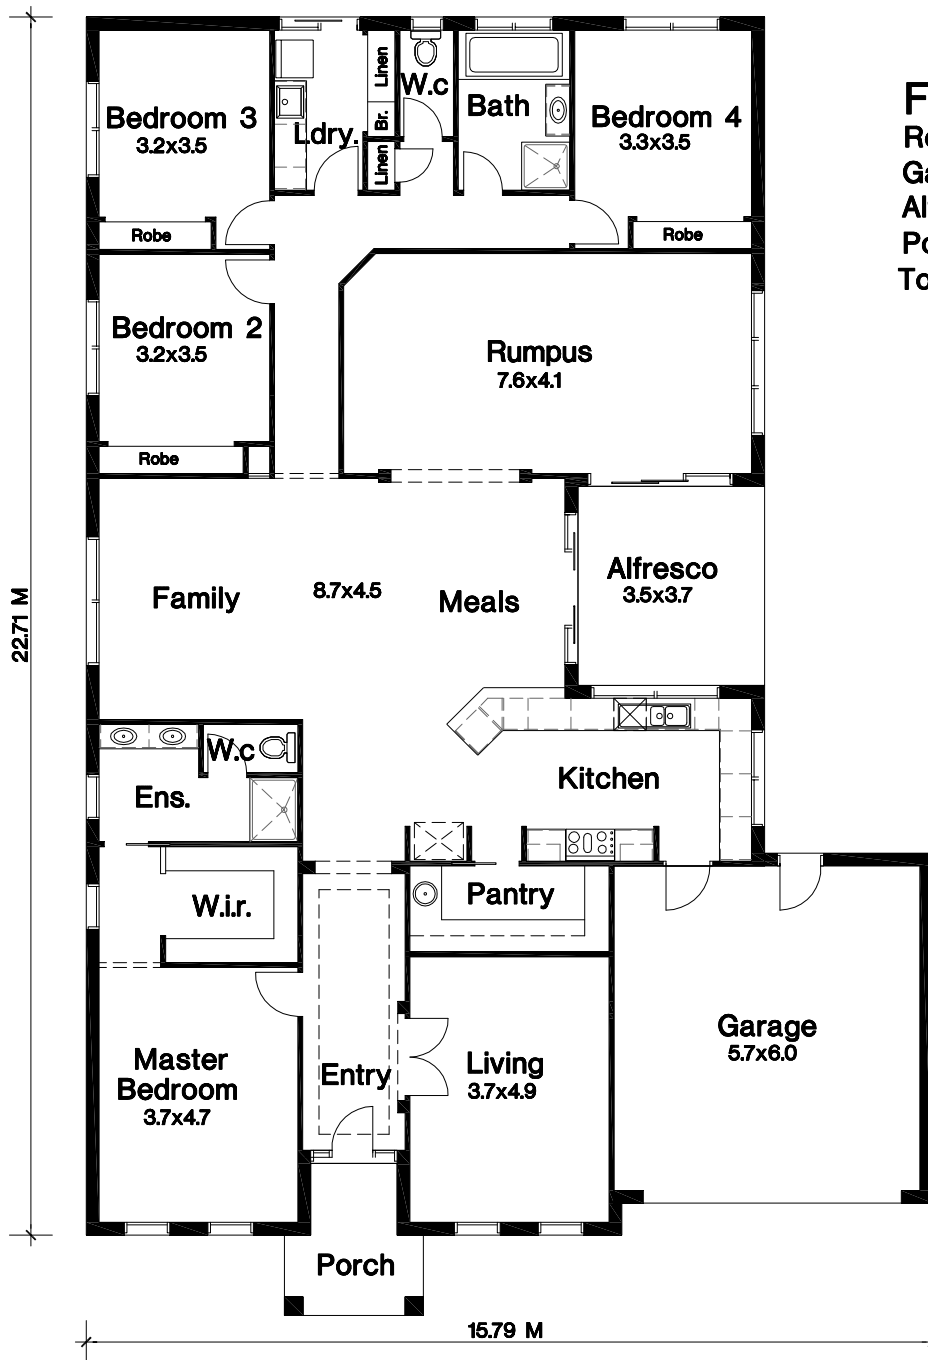

The Seachange 33

As Displayed At Cranbourne

EAST WEST HOMES
YES WE CAN HELP

Floor Areas

Residence	253.0 M
Garage	38.1 M
Alfresco	12.9 M
Porch	6.0 M
Total Area	310.0 M

Suits 17.0 M
Min. Wide Block